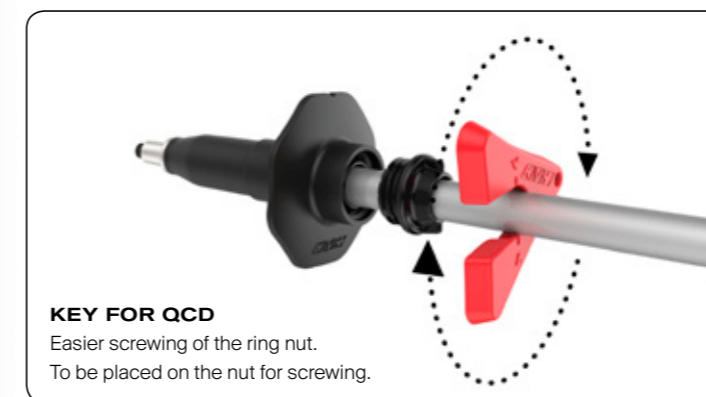

KEY FOR QCD
Easier screwing of the ring nut.
To be placed on the nut for screwing.