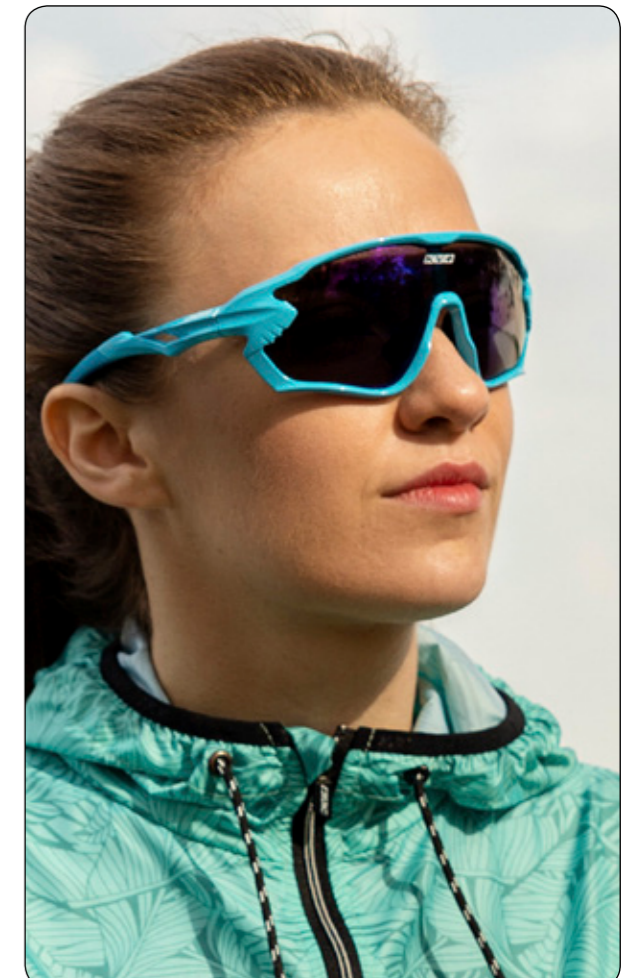

LENSES	UV 400 PROTECTION	POLY-CARBONATE	POLARIZED	ANTI-FOG	VENT LENS	VISIBLE LIGHT TRANSMISSION
CW56 PHOTOCROMIC	•	•		•	•	CAT 3