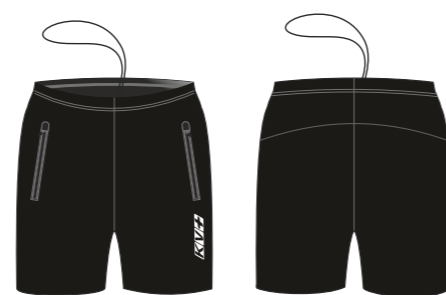

SPRINT SHORTS WOMAN

Fabric: 92% Polyamide, 8% Spandex
Size: XS, S, M, L, XL

21SW08.1

Black