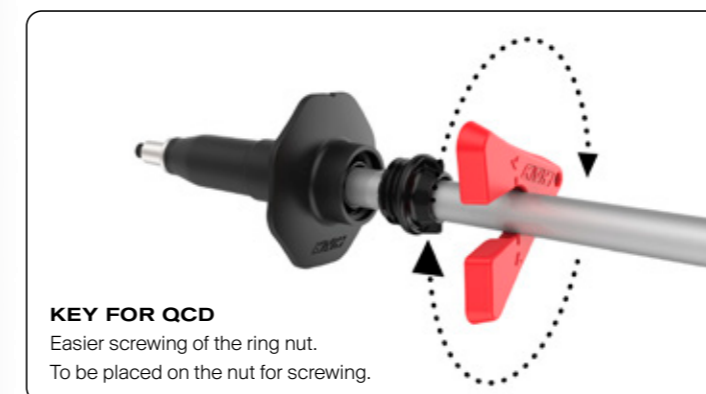

KEY FOR QCD

Help for opening and
closing QCD nuts

9P330

1 piece

KEY FOR QCD

Easier screwing of the ring nut.
To be placed on the nut for screwing.